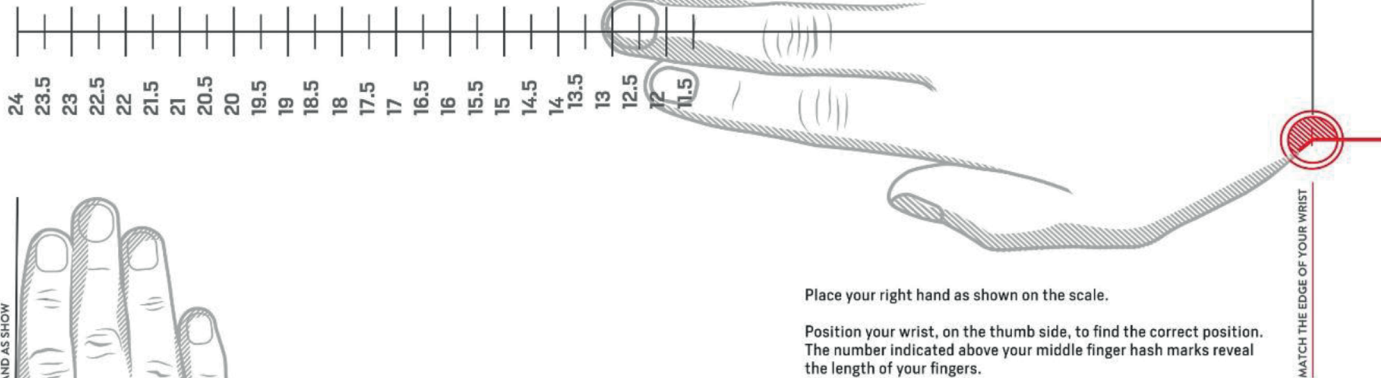

SIZE CHART GLOVE

KIDS/JUNIOR										
SIZE	XS		S		M		L		XL	
NUMERIC SIZE	5		5.5		6		6.5		7	
	CM	IN	CM	IN	CM	IN	CM	IN	CM	IN
HAND CIRCUMFERENCE	11.4 - 12.7	4.5 - 5	12.7 - 14	5 - 5.5	14 - 15.2	5.5 - 6	15.2 - 16.5	6 - 6.5	16.5 - 17.8	6.5 - 7
HAND LENGTH	11.5 - 13	4.5 - 5.1	12.5 - 14	4.9 - 5.5	13.5 - 15	5.3 - 5.9	14.5 - 16	5.7 - 6.3	15.5 - 17	6.1 - 6.7

*PLEASE REFER TO THE DOCUMENTS TAB FOR HAND MEASUREMENT GUIDELINE

SCOTT_Gloves size measurement

Winter, Bike, Motorsports

HAND'S LENGTH

HAND'S WIDTH

SCALE 1:1

5cm · 1,97 inch

On your print this should be 5cm