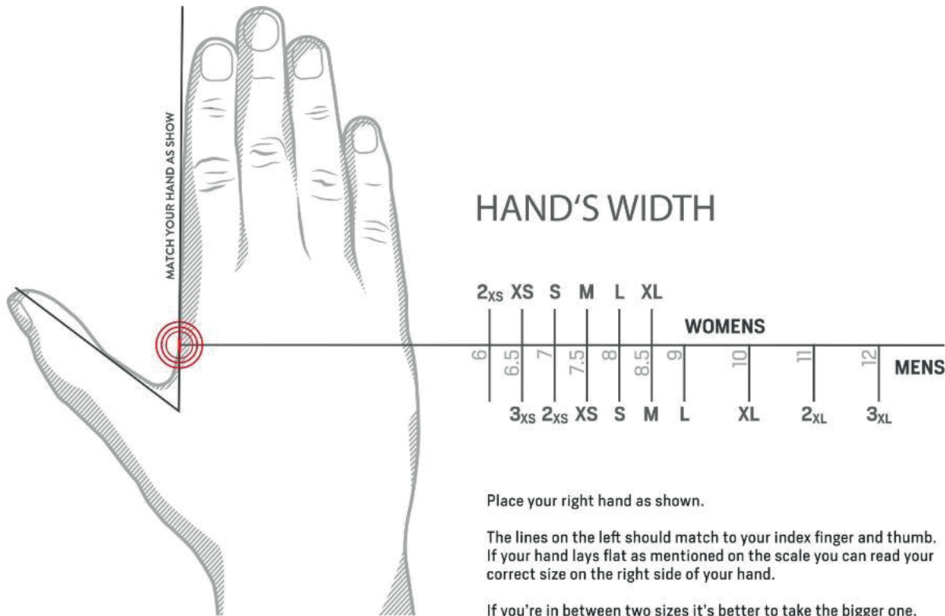

SIZE CHART GLOVE

KIDS/JUNIOR										
SIZE	XS		S		M		L		XL	
NUMERIC SIZE	5		5.5		6		6.5		7	
	CM	IN	CM	IN	CM	IN	CM	IN	CM	IN
HAND CIRCUMFERENCE	11.4 - 12.7	4.5 - 5	12.7 - 14	5 - 5.5	14 - 15.2	5.5 - 6	15.2 - 16.5	6 - 6.5	16.5 - 17.8	6.5 - 7
HAND LENGTH	11.5 - 13	4.5 - 5.1	12.5 - 14	4.9 - 5.5	13.5 - 15	5.3 - 5.9	14.5 - 16	5.7 - 6.3	15.5 - 17	6.1 - 6.7

*PLEASE REFER TO THE DOCUMENTS TAB FOR HAND MEASUREMENT GUIDELINE

SCOTT_Gloves size measurement

Winter, Bike, Motorsports

HAND'S LENGTH

HAND'S WIDTH

SCALE 1:1

5cm · 1,97 inch

On your print this should be 5cm